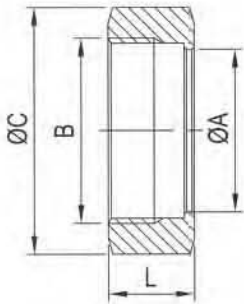

RJT Expanding Liner RJT-14R

SIZE	ØA	ØB	ØC	L
1.0"	25.4	32.5	41.3	20
1.5"	38.1	45.2	54	24
2.0"	50.8	57.9	66.7	28
2.5"	63.5	70.6	79.4	32
3.0"	76.2	83.3	92.1	32
4.0"	101.7	108.7	117.5	32

RJT Expanding Male RJT-15R

SIZE	ØA	ØB	C	L
1.0"	25.4	32.5	45.72x8T WHIT	20
1.5"	38.1	45.2	58.42x8T WHIT	24
2.0"	50.8	57.9	72.72x6T WHIT	28
2.5"	63.5	70.6	85.42x6T WHIT	32
3.0"	76.2	83.3	98.12x6T WHIT	32
4.0"	101.7	108.7	123.52x6T WHIT	32

U Type

L Type

O-Ring

RJT Seal Ring (EPDM, Silicon, Viton)

SIZE	ØA	ØB	C
1.0"	33.3	6.6	3.2
1.5"	46	6.6	3.2
2.0"	58.7	6.6	3.2
2.5"	71.4	6.6	3.2
3.0"	84.1	6.6	3.2
4.0"	109.5	6.6	3.2
6.0"	162.6	6.6	3.2

RJT-14B Blanks

SIZE	ØA	ØB	ØC	L
1.0"	26.2	32.5	41.3	9
1.5"	38.9	45.2	54	9
2.0"	51.6	57.9	66.7	9
2.5"	64.3	70.6	79.4	9
3.0"	77	83.3	92.1	9
4.0"	102.4	108.7	117.5	9
104	102.8	108.7	117.5	9

IDF/ISO UNION (mm)

IDF-13H

IDF-13R