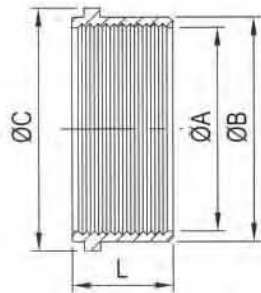

SIZE	ØA	ØB	ØC	L
1.0"	26.2	32.5	41.3	9
1.5"	38.9	45.2	54	9
2.0"	51.6	57.9	66.7	9
2.5"	64.3	70.6	79.4	9
3.0"	77	83.3	92.1	9
4.0"	102.4	108.7	117.5	9
104	102.8	108.7	117.5	9

IDF/ISO UNION (mm)

IDF-13H

IDF-13R

IDF-13HBN

IDF-13 NUT

SIZE	ØA	B	ØC	L
1.0"	30.5	34.34x8T ACME	46	30
1.5"	43.5	47.86x8T ACME	60	30
2.0"	57	61.37x8T ACME	75	30
2.5"	70.7	74.88x8T ACME	90	30
R 3.0"	83.3	88.4x8T ACME	106	30
H 3.0"	83.3	88.4x8T ACME	105	30
R 4.0"	110	115.41x8T ACME	135	34.9
H 4.0"	110	122.05x6T ACME	133	34.9

Welding Liner 14

SIZE	IDF		JIS		ØC	L
	ØA	ØB	ØA	ØB		
1.0"	22.6	25.6	23	25.4	33.8	21.5
1.5"	35.6	38.6	35.7	38.1	47	21.5
2.0"	48.6	51.6	47.8	50.8	60.5	21.5
2.5"	60.3	64.1	59.5	63.5	74	21.5
3.0"	72.9	76.7	72.3	76.3	87.5	21.5
4.0"	97.6	102.5	97.6	101.6	114.1	21.5

IDF Expanding Liner IDF-14R

SIZE	ØA	ØB	ØC	L
1.0"	25	29	33.8	20
1.5"	38	42.5	47	20
2.0"	51	56	60.5	25
2.5"	63.5	69.7	74	30
3.0"	76.1	82.3	87.5	30
R 4.0"	101.6	108.4	114.1	30
H 4.0"	101.7	111.1	120.6	30

IDF Expanding Male IDF-15R