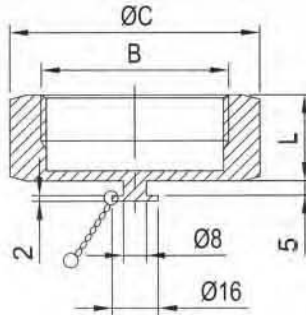

SIZE	ØA	ØB	C	L
1.0"	25.4	32.5	45.72x8T WHIT	20
1.5"	38.1	45.2	58.42x8T WHIT	24
2.0"	50.8	57.9	72.72x6T WHIT	28
2.5"	63.5	70.6	85.42x6T WHIT	32
3.0"	76.2	83.3	98.12x6T WHIT	32
4.0"	101.7	108.7	123.52x6T WHIT	32

U Type

L Type

O-Ring

RJT Seal Ring (EPDM, Silicon, Viton)

SIZE	ØA	ØB	C
1.0"	33.3	6.6	3.2
1.5"	46	6.6	3.2
2.0"	58.7	6.6	3.2
2.5"	71.4	6.6	3.2
3.0"	84.1	6.6	3.2
4.0"	109.5	6.6	3.2
6.0"	162.6	6.6	3.2

RJT-14B Blanks

SIZE	ØA	ØB	ØC	L
1.0"	26.2	32.5	41.3	9
1.5"	38.9	45.2	54	9
2.0"	51.6	57.9	66.7	9
2.5"	64.3	70.6	79.4	9
3.0"	77	83.3	92.1	9
4.0"	102.4	108.7	117.5	9
104	102.8	108.7	117.5	9

IDF/ISO UNION (mm)

IDF-13H

IDF-13R

IDF-13HBN

IDF-13 NUT

SIZE	ØA	B	ØC	L
1.0"	30.5	34.34x8T ACME	46	30
1.5"	43.5	47.86x8T ACME	60	30
2.0"	57	61.37x8T ACME	75	30
2.5"	70.7	74.88x8T ACME	90	30
R 3.0"	83.3	88.4x8T ACME	106	30
H 3.0"	83.3	88.4x8T ACME	105	30
R 4.0"	110	115.41x8T ACME	135	34.9
H 4.0"	110	122.05x6T ACME	133	34.9