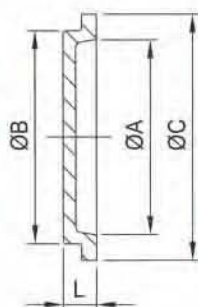

RJT Expanding Liner RJT-14R

SIZE	ØA	ØB	ØC	L
1.0"	25.4	32.5	41.3	20
1.5"	38.1	45.2	54	24
2.0"	50.8	57.9	66.7	28
2.5"	63.5	70.6	79.4	32
3.0"	76.2	83.3	92.1	32
4.0"	101.7	108.7	117.5	32

RJT Expanding Male RJT-15R

SIZE	ØA	ØB	C	L
1.0"	25.4	32.5	45.72x8T WHIT	20
1.5"	38.1	45.2	58.42x8T WHIT	24
2.0"	50.8	57.9	72.72x6T WHIT	28
2.5"	63.5	70.6	85.42x6T WHIT	32
3.0"	76.2	83.3	98.12x6T WHIT	32
4.0"	101.7	108.7	123.52x6T WHIT	32

U Type

L Type

O-Ring

RJT Seal Ring (EPDM, Silicon, Viton)

SIZE	ØA	ØB	C
1.0"	33.3	6.6	3.2
1.5"	46	6.6	3.2
2.0"	58.7	6.6	3.2
2.5"	71.4	6.6	3.2
3.0"	84.1	6.6	3.2
4.0"	109.5	6.6	3.2
6.0"	162.6	6.6	3.2

RJT-14B Blanks

SIZE	ØA	ØB	ØC	L
1.0"	26.2	32.5	41.3	9
1.5"	38.9	45.2	54	9
2.0"	51.6	57.9	66.7	9
2.5"	64.3	70.6	79.4	9
3.0"	77	83.3	92.1	9
4.0"	102.4	108.7	117.5	9
104	102.8	108.7	117.5	9

IDF/ISO UNION (mm)

IDF-13H

IDF-13R