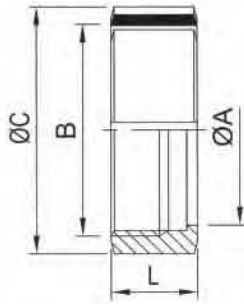

RJT Expanding Liner RJT-14R

SIZE	ØA	ØB	ØC	L
1.0"	25.4	32.5	41.3	20
1.5"	38.1	45.2	54	24
2.0"	50.8	57.9	66.7	28
2.5"	63.5	70.6	79.4	32
3.0"	76.2	83.3	92.1	32
4.0"	101.7	108.7	117.5	32

RJT Expanding Male RJT-15R

SIZE	ØA	ØB	C	L
1.0"	25.4	32.5	45.72x8T WHIT	20
1.5"	38.1	45.2	58.42x8T WHIT	24
2.0"	50.8	57.9	72.72x6T WHIT	28
2.5"	63.5	70.6	85.42x6T WHIT	32
3.0"	76.2	83.3	98.12x6T WHIT	32
4.0"	101.7	108.7	123.52x6T WHIT	32

U Type

L Type

O-Ring

RJT Seal Ring (EPDM, Silicon, Viton)

SIZE	ØA	ØB	C
1.0"	33.3	6.6	3.2
1.5"	46	6.6	3.2
2.0"	58.7	6.6	3.2
2.5"	71.4	6.6	3.2
3.0"	84.1	6.6	3.2
4.0"	109.5	6.6	3.2
6.0"	162.6	6.6	3.2

RJT-14B Blanks

SIZE	ØA	ØB	ØC	L
1.0"	26.2	32.5	41.3	9
1.5"	38.9	45.2	54	9
2.0"	51.6	57.9	66.7	9
2.5"	64.3	70.6	79.4	9
3.0"	77	83.3	92.1	9
4.0"	102.4	108.7	117.5	9
104	102.8	108.7	117.5	9

IDF/ISO UNION (mm)

IDF-13H

IDF-13R