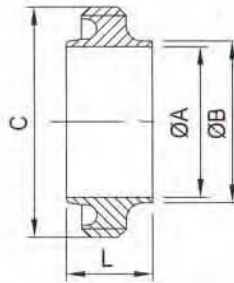

RJT Welding Male RJT-15

SIZE	ØA	ØB	C	L
1/2"	9.6	13.7	21.2x10T WHIT	16.5
3/4"	16	20	27.6x10T WHIT	16.5
1.0"	22.2	25.4	45.72x8T WHIT	21.5
1.5"	34.9	38.1	58.42x8T WHIT	21.5
2.0"	47.6	50.8	72.72x6T WHIT	21.5
2.5"	60.3	63.5	85.42x6T WHIT	21.5
3.0"	73	76.2	98.12x6T WHIT	21.5
4.0"	97.6	101.6	123.52x6T WHIT	21.5
104	100	104	123.52x6T WHIT	27
6.0"	148	152.4	174.32x6T WHIT	24