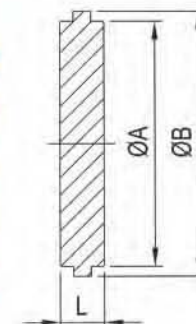

Welding Liner 14

SIZE	IDF		JIS		ØC	L
	ØA	ØB	ØA	ØB		
1.0"	22.6	25.6	23	25.4	33.8	21.5
1.5"	35.6	38.6	35.7	38.1	47	21.5
2.0"	48.6	51.6	47.8	50.8	60.5	21.5
2.5"	60.3	64.1	59.5	63.5	74	21.5
3.0"	72.9	76.7	72.3	76.3	87.5	21.5
4.0"	97.6	102.5	97.6	101.6	114.1	21.5

IDF Expanding Liner IDF-14R

SIZE	ØA	ØB	ØC	L
1.0"	25	29	33.8	20
1.5"	38	42.5	47	20
2.0"	51	56	60.5	25
2.5"	63.5	69.7	74	30
3.0"	76.1	82.3	87.5	30
R 4.0"	101.6	108.4	114.1	30
H 4.0"	101.7	111.1	120.6	30

IDF Expanding Male IDF-15R

SIZE	ØA	ØB	B	L
1.0"	25	29	37.13x8T ACME	17
1.5"	38	42.5	50.65x8T ACME	20
2.0"	51	56	64.16x8T ACME	20
2.5"	63.5	69.7	77.76x8T ACME	25
3.0"	76.1	82.3	91.19x8T ACME	30
R 4.0"	101.6	108.4	118.2x8T ACME	35
H 4.0"	101.7	111.1	125.9x6T ACME	35

IDF Seal Ring

SIZE	ØA	ØB
1.0"	23	32.5
1.5"	36	46
2.0"	49	59.5
2.5"	60.7	73.2
3.0"	73.2	86.5
R 4.0"	98	113
H 4.0"	98	119.6

IDF-14B Blanks

SIZE	ØA	ØB	L
1.0"	29.2	33.8	10.5
1.5"	42.7	47	10.5
2.0"	56.2	60.5	10.5
2.5"	69.9	74	10.5
3.0"	82.6	87.5	10.5
R 4.0"	108.8	114.1	12.6
H 4.0"	111.1	120.6	12.6