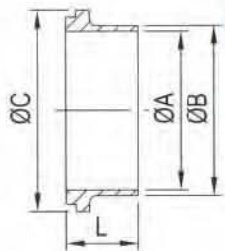

Welding Liner 14

SIZE	IDF		JIS		ØC	L
	ØA	ØB	ØA	ØB		
1.0"	22.6	25.6	23	25.4	33.8	21.5
1.5"	35.6	38.6	35.7	38.1	47	21.5
2.0"	48.6	51.6	47.8	50.8	60.5	21.5
2.5"	60.3	64.1	59.5	63.5	74	21.5
3.0"	72.9	76.7	72.3	76.3	87.5	21.5
4.0"	97.6	102.5	97.6	101.6	114.1	21.5